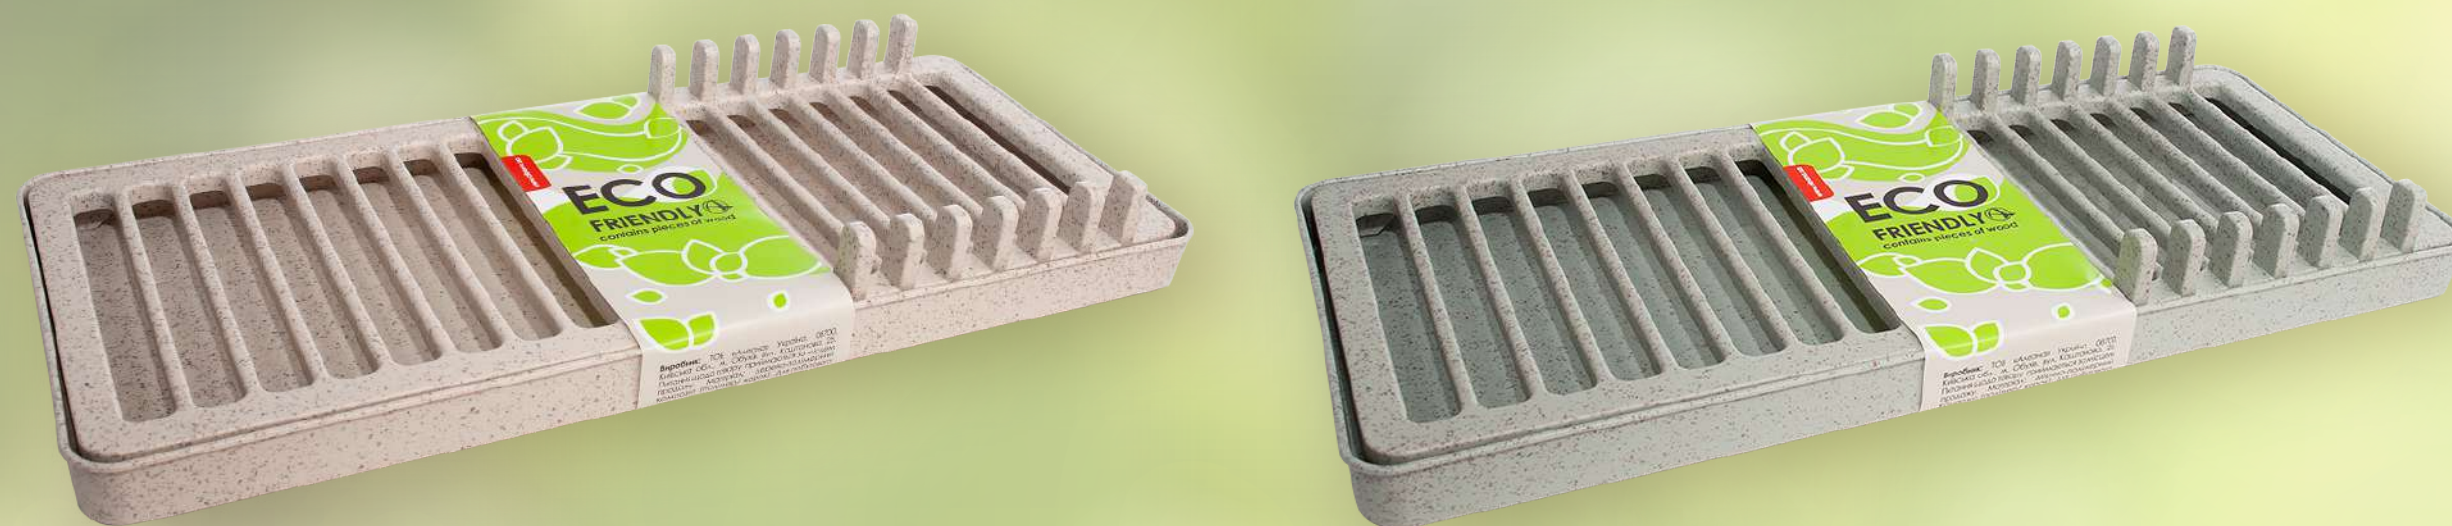

**DISH DRAINER «MINI»
ECO WOOD**

ARTICLE
W169076

L   W   H
36,5 15,5 4,5